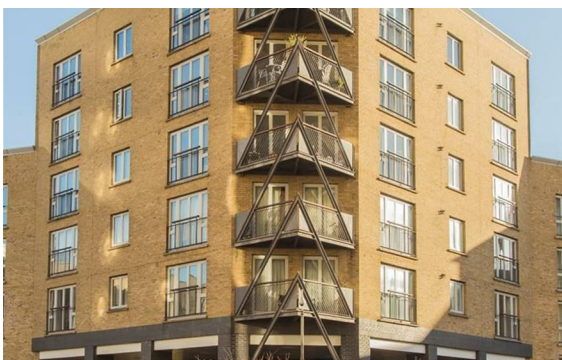

DAWN SANDOVAL

Residential

2 Bedrooms

Apartment

Located in London

£2,750 PCM

info@dawnsandovalresidential.cc www.dawnsandovalresidential.co.uk

0207 093 1702

DAWN SANDOVAL

Residential

5 Indescon Square
Lightermans Road
London
E14 9DQ

0207 093 1702

info@dawnsandovalresidential.com

www.dawnsandovalresidential.co.uk

Dawn Sandoval Residential are delighted to offer for rent this fabulous apartment located within this prestigious riverside development.